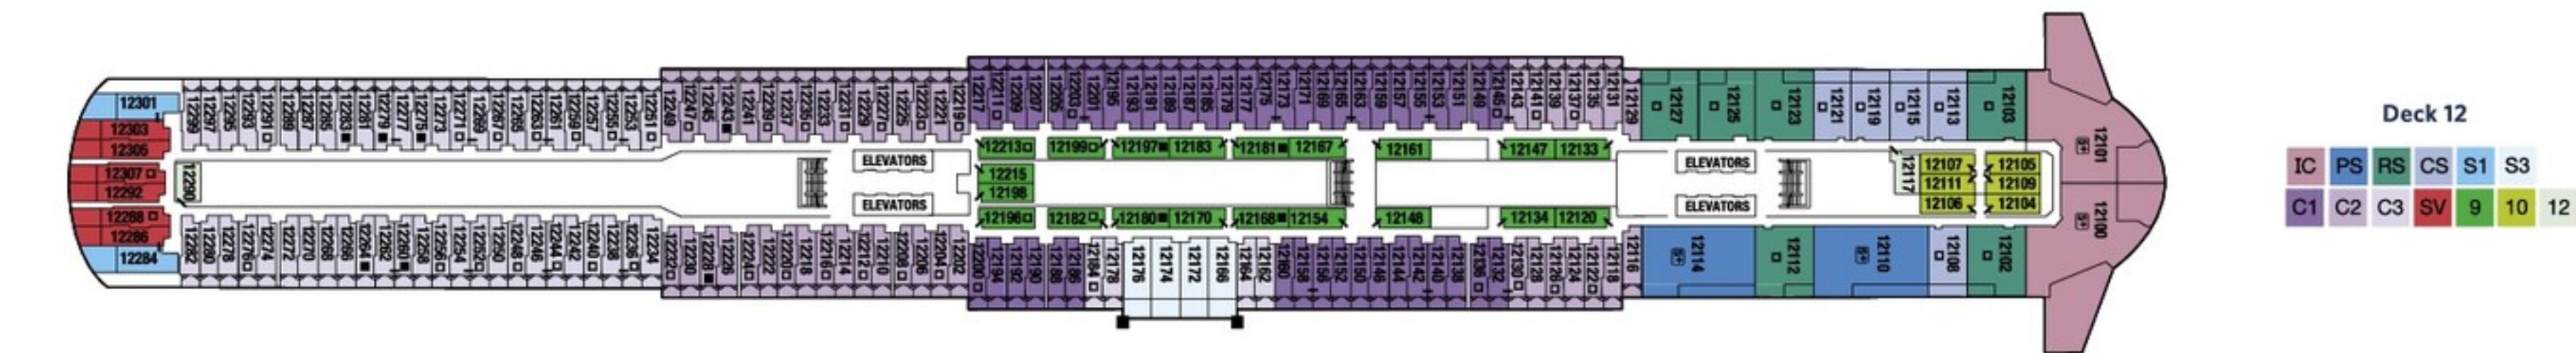

CELEBRITY BEYONDSM DECK PLANS

For all of the most up-to-date deck plans, visit us at celebrity.com/deckplans

- | | | | | |
|--------------------------------|-----------------------------|---|--|---|
| IC Iconic Suite | A1 AquaClass 1 | E1 Edge Stateroom w/ Infinite Veranda® 1 | PO Panoramic Ocean View Stateroom | + Medical Facility - Deck 2
Located by Forward-Ship Elevators |
| PS Penthouse Suite | A2 AquaClass 2 | E2 Edge Stateroom w/ Infinite Veranda 2 | 6 Deluxe Ocean View Stateroom 06 | □ Double Sofa Bed |
| EV Edge Villas | C1 Concierge Class 1 | E3 Edge Stateroom w/ Infinite Veranda 3 | 7 Ocean View Stateroom 07 | ■ Single Sofa Bed |
| RS Royal Suite | C2 Concierge Class 2 | E4 Edge Stateroom w/ Infinite Veranda 4 | 8 Ocean View Stateroom 08 | 5+ Stateroom for occupancy 5 and up |
| CS Celebrity Suite | C3 Concierge Class 3 | E5 Edge Stateroom w/ Infinite Veranda 5 | 9 Deluxe Inside Stateroom 09 | Connecting Staterooms |
| AS AquaClass® Sky Suite | | ES Edge Single Stateroom w/ Infinite Veranda | 10 Deluxe Inside Stateroom 10 | ↙ Inside Stateroom Door Location |
| S1 Sky Suite 1 | | SV Sunset Veranda Stateroom | 11 Deluxe Inside Stateroom 11 | ♿ Wheelchair Accessible Stateroom
Featuring Roll-in Shower |
| S2 Sky Suite 2 | | P1 Deluxe Porthole View Stateroom w/ Veranda | 12 Inside Stateroom 12 | |
| S3 Sky Suite 3 | | P2 Deluxe Porthole View Stateroom w/ Veranda | | |

DECK PLANS ARE NOT DRAWN TO SCALE. DECK NUMBERS REFLECT UPPER GUEST LEVELS.
 For an interactive deck plan experience, 360° virtual tours of stateroom categories, and the most up-to-date deck plans, visit celebrity.com/deckplans.

Deck 8

S1	S3	E1	E2	E4	
SV	P1	6	10	11	12

Deck 7

S1	S3	E1	E2	E3
E4	SV	P1	11	12

Deck 6

S3	E3	E4	ES
1B	IO	12	

- IC Iconic Suite
- PS Penthouse Suite
- EV Edge Villas
- RS Royal Suite
- CS Celebrity Suite
- AS AquaClass® Sky Suite
- S1 Sky Suite 1
- S2 Sky Suite 2
- S3 Sky Suite 3