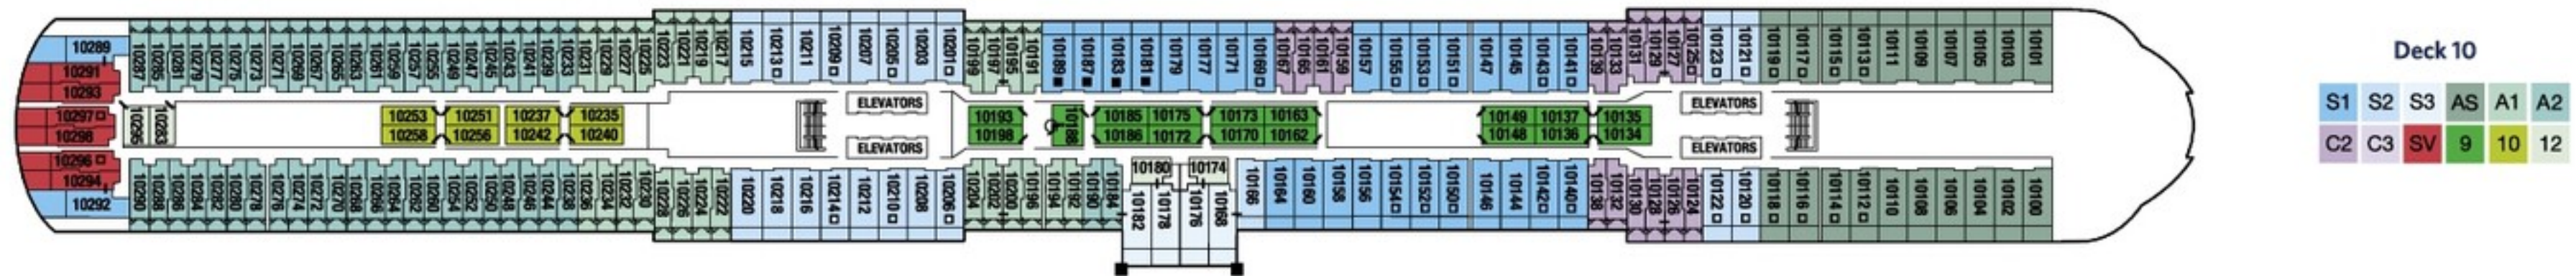

CELEBRITY BEYONDSM DECK PLANS

For all of the most up-to-date deck plans, visit us at celebrity.com/deckplans

- | | | | | |
|--------------------------------|-----------------------------|---|--|---|
| IC Iconic Suite | A1 AquaClass 1 | E1 Edge Stateroom w/ Infinite Veranda® 1 | PO Panoramic Ocean View Stateroom | + Medical Facility - Deck 2
Located by Forward-Ship Elevators |
| PS Penthouse Suite | A2 AquaClass 2 | E2 Edge Stateroom w/ Infinite Veranda 2 | 6 Deluxe Ocean View Stateroom 06 | □ Double Sofa Bed |
| EV Edge Villas | C1 Concierge Class 1 | E3 Edge Stateroom w/ Infinite Veranda 3 | 7 Ocean View Stateroom 07 | ■ Single Sofa Bed |
| RS Royal Suite | C2 Concierge Class 2 | E4 Edge Stateroom w/ Infinite Veranda 4 | 8 Ocean View Stateroom 08 | 5+ Stateroom for occupancy 5 and up |
| CS Celebrity Suite | C3 Concierge Class 3 | E5 Edge Stateroom w/ Infinite Veranda 5 | 9 Deluxe Inside Stateroom 09 | Connecting Staterooms |
| AS AquaClass® Sky Suite | | ES Edge Single Stateroom w/ Infinite Veranda | 10 Deluxe Inside Stateroom 10 | ↙ Inside Stateroom Door Location |
| S1 Sky Suite 1 | | SV Sunset Veranda Stateroom | 11 Deluxe Inside Stateroom 11 | ♿ Wheelchair Accessible Stateroom
Featuring Roll-in Shower |
| S2 Sky Suite 2 | | P1 Deluxe Porthole View Stateroom w/ Veranda | 12 Inside Stateroom 12 | |
| S3 Sky Suite 3 | | P2 Deluxe Porthole View Stateroom w/ Veranda | | |

DECK PLANS ARE NOT DRAWN TO SCALE. DECK NUMBERS REFLECT UPPER GUEST LEVELS.
 For an interactive deck plan experience, 360° virtual tours of stateroom categories, and the most up-to-date deck plans, visit celebrity.com/deckplans.

Deck 8

S1	S3	E1	E2	E4	
SV	P1	6	10	11	12

Deck 7

S1	S3	E1	E2	E3
E4	SV	P1	11	12

Deck 6

S3	E3	E4	ES
1B	IO	12	

- IC Iconic Suite
- PS Penthouse Suite
- EV Edge Villas
- RS Royal Suite
- CS Celebrity Suite
- AS AquaClass® Sky Suite
- S1 Sky Suite 1
- S2 Sky Suite 2
- S3 Sky Suite 3