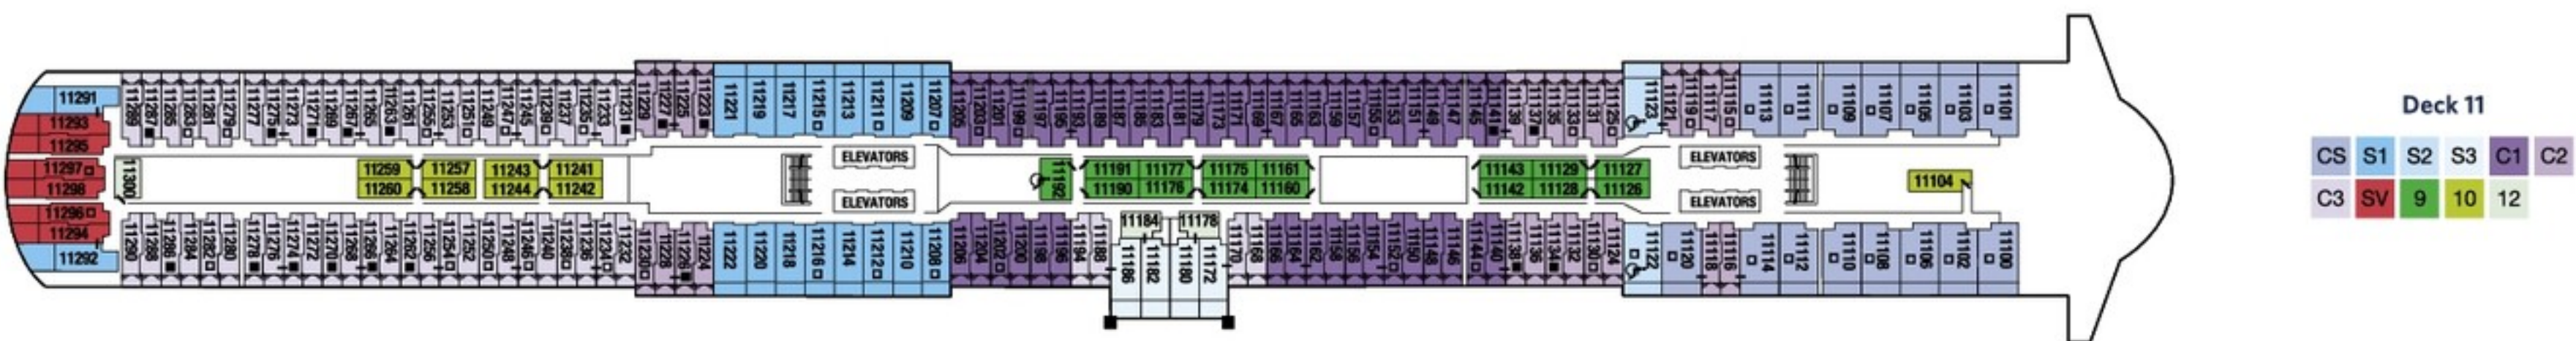

CELEBRITY BEYONDSM DECK PLANS

For all of the most up-to-date deck plans, visit us at celebrity.com/deckplans

- | | | | | |
|--------------------------------|-----------------------------|---|--|---|
| IC Iconic Suite | A1 AquaClass 1 | E1 Edge Stateroom w/ Infinite Veranda® 1 | PO Panoramic Ocean View Stateroom | + Medical Facility - Deck 2
Located by Forward-Ship Elevators |
| PS Penthouse Suite | A2 AquaClass 2 | E2 Edge Stateroom w/ Infinite Veranda 2 | 6 Deluxe Ocean View Stateroom 06 | □ Double Sofa Bed |
| EV Edge Villas | C1 Concierge Class 1 | E3 Edge Stateroom w/ Infinite Veranda 3 | 7 Ocean View Stateroom 07 | ■ Single Sofa Bed |
| RS Royal Suite | C2 Concierge Class 2 | E4 Edge Stateroom w/ Infinite Veranda 4 | 8 Ocean View Stateroom 08 | 5+ Stateroom for occupancy 5 and up |
| CS Celebrity Suite | C3 Concierge Class 3 | E5 Edge Stateroom w/ Infinite Veranda 5 | 9 Deluxe Inside Stateroom 09 | Connecting Staterooms |
| AS AquaClass® Sky Suite | | ES Edge Single Stateroom w/ Infinite Veranda | 10 Deluxe Inside Stateroom 10 | ↙ Inside Stateroom Door Location |
| S1 Sky Suite 1 | | SV Sunset Veranda Stateroom | 11 Deluxe Inside Stateroom 11 | ♿ Wheelchair Accessible Stateroom
Featuring Roll-in Shower |
| S2 Sky Suite 2 | | P1 Deluxe Porthole View Stateroom w/ Veranda | 12 Inside Stateroom 12 | |
| S3 Sky Suite 3 | | P2 Deluxe Porthole View Stateroom w/ Veranda | | |

DECK PLANS ARE NOT DRAWN TO SCALE. DECK NUMBERS REFLECT UPPER GUEST LEVELS.
 For an interactive deck plan experience, 360° virtual tours of stateroom categories, and the most up-to-date deck plans, visit celebrity.com/deckplans.

Deck 8

S1	S3	E1	E2	E4	
SV	P1	6	10	11	12

Deck 7

S1	S3	E1	E2	E3
E4	SV	P1	11	12

Deck 6

S3	E3	E4	ES
1B	IO	12	

- IC Iconic Suite
- PS Penthouse Suite
- EV Edge Villas
- RS Royal Suite
- CS Celebrity Suite
- AS AquaClass® Sky Suite
- S1 Sky Suite 1
- S2 Sky Suite 2
- S3 Sky Suite 3