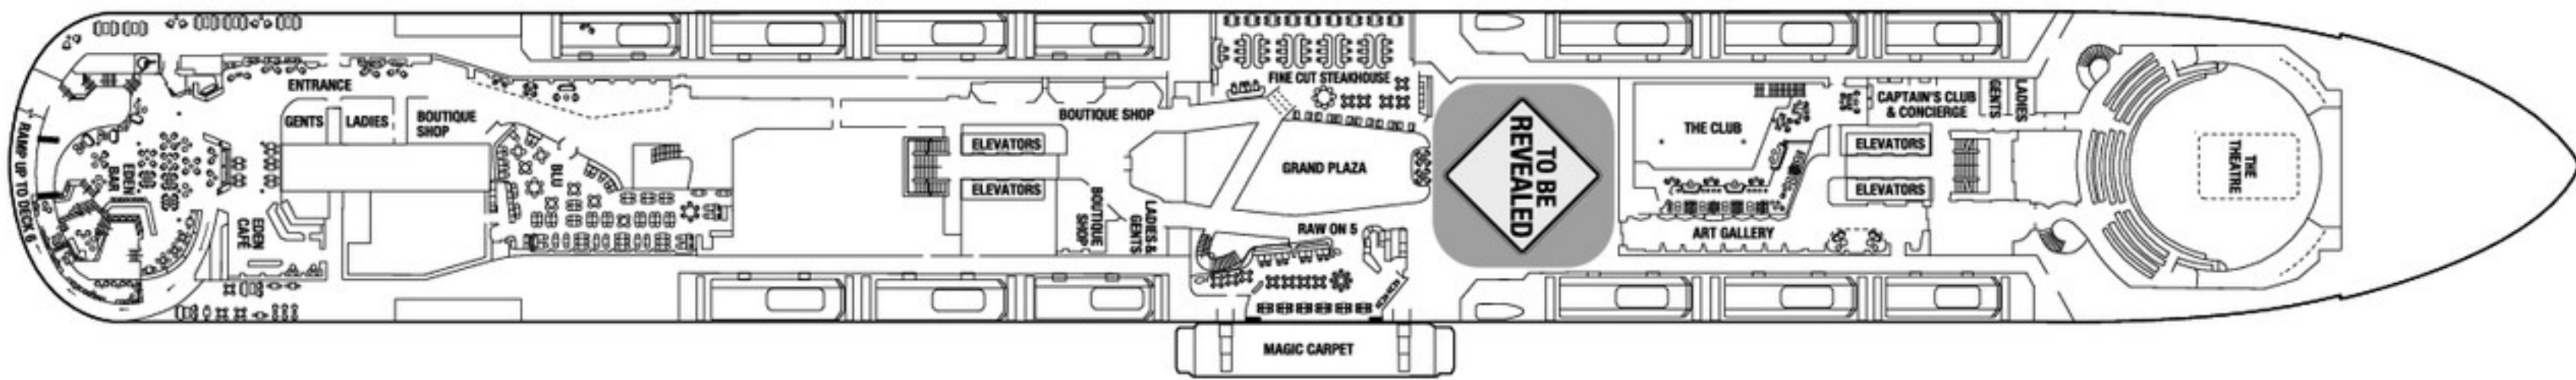

Deck 5

Deck 4

Deck 3

7 8 12 11

DECK PLANS ARE NOT DRAWN TO SCALE. DECK NUMBERS REFLECT UPPER GUEST LEVELS.

For an interactive deck plan experience, 360° virtual tours of stateroom categories, and the most up-to-date deck plans, visit celebrity.com/deckplans.