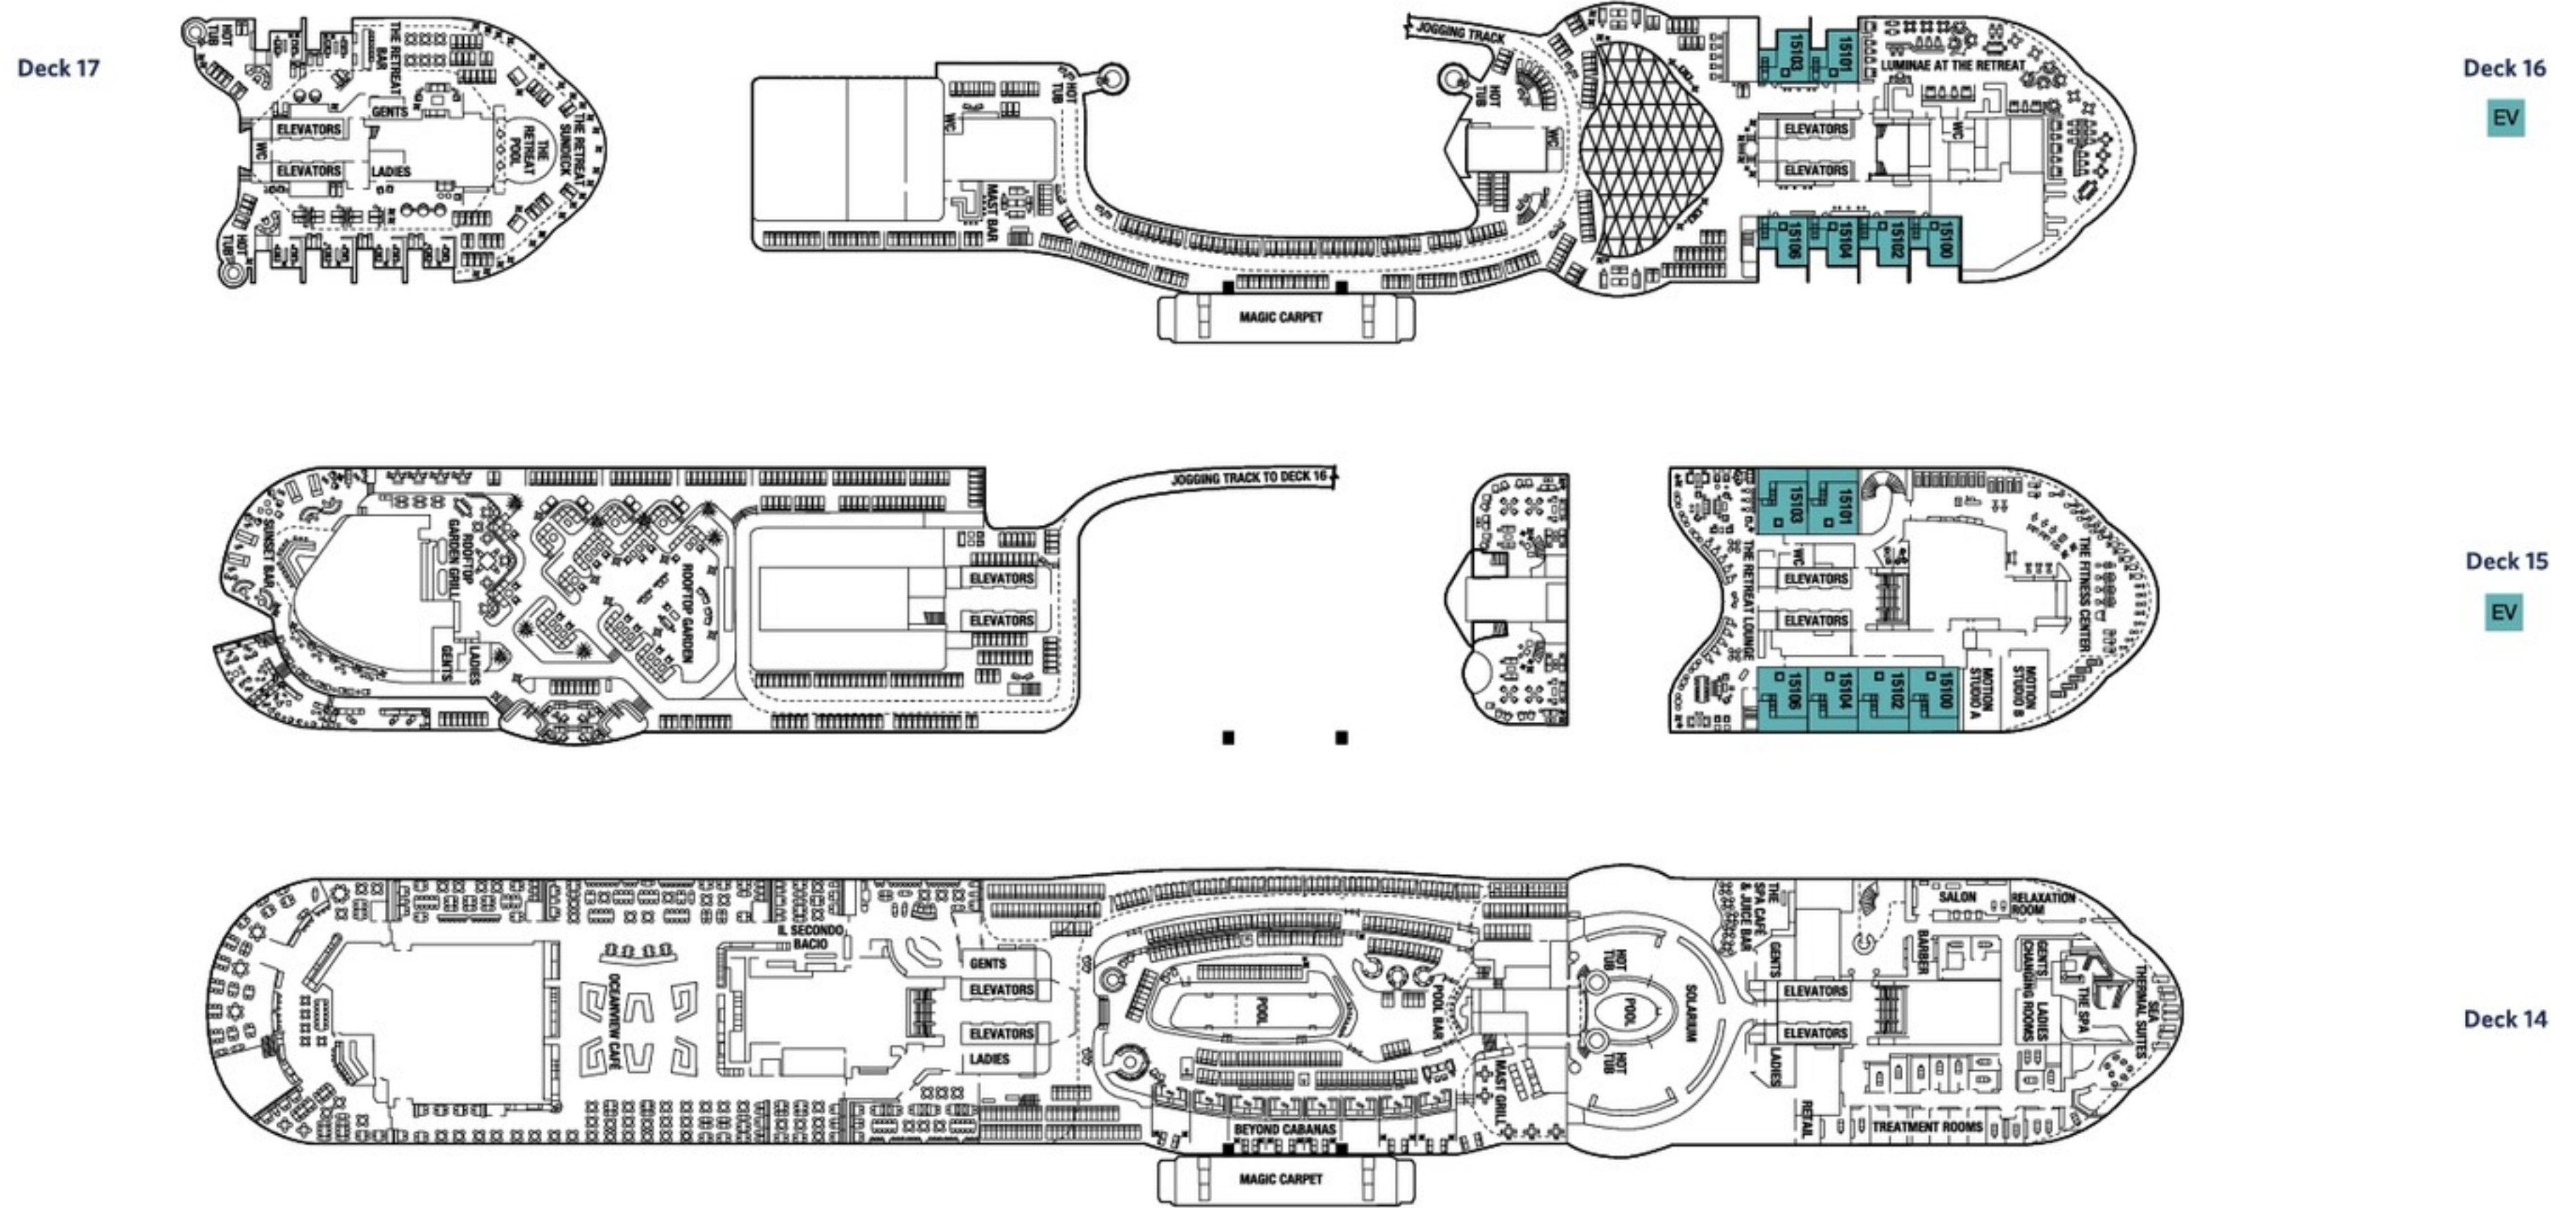

CELEBRITY BEYONDSM DECK PLANS

For all of the most up-to-date deck plans, visit us at celebrity.com/deckplans

- | | | | | |
|--------------------------------|-----------------------------|---|--|---|
| IC Iconic Suite | A1 AquaClass 1 | E1 Edge Stateroom w/ Infinite Veranda® 1 | PO Panoramic Ocean View Stateroom | + Medical Facility - Deck 2
Located by Forward-Ship Elevators |
| PS Penthouse Suite | A2 AquaClass 2 | E2 Edge Stateroom w/ Infinite Veranda 2 | 6 Deluxe Ocean View Stateroom 06 | □ Double Sofa Bed |
| EV Edge Villas | C1 Concierge Class 1 | E3 Edge Stateroom w/ Infinite Veranda 3 | 7 Ocean View Stateroom 07 | ■ Single Sofa Bed |
| RS Royal Suite | C2 Concierge Class 2 | E4 Edge Stateroom w/ Infinite Veranda 4 | 8 Ocean View Stateroom 08 | 5+ Stateroom for occupancy 5 and up |
| CS Celebrity Suite | C3 Concierge Class 3 | E5 Edge Stateroom w/ Infinite Veranda 5 | 9 Deluxe Inside Stateroom 09 | Connecting Staterooms |
| AS AquaClass® Sky Suite | | ES Edge Single Stateroom w/ Infinite Veranda | 10 Deluxe Inside Stateroom 10 | ↙ Inside Stateroom Door Location |
| S1 Sky Suite 1 | | SV Sunset Veranda Stateroom | 11 Deluxe Inside Stateroom 11 | ♿ Wheelchair Accessible Stateroom
Featuring Roll-in Shower |
| S2 Sky Suite 2 | | P1 Deluxe Porthole View Stateroom w/ Veranda | 12 Inside Stateroom 12 | |
| S3 Sky Suite 3 | | P2 Deluxe Porthole View Stateroom w/ Veranda | | |

Deck 8

S1	S3	E1	E2	E4	
SV	P1	6	10	11	12

Deck 7

S1	S3	E1	E2	E3
E4	SV	P1	11	12

Deck 6

S3	E3	E4	ES
1B	IO	12	

- IC Iconic Suite
- PS Penthouse Suite
- EV Edge Villas
- RS Royal Suite
- CS Celebrity Suite
- AS AquaClass® Sky Suite
- S1 Sky Suite 1
- S2 Sky Suite 2
- S3 Sky Suite 3

- Medical Facility - Deck 2
Located by Forward-Ship Elevators
- Double Sofa Bed
- Single Sofa Bed
- Stateroom for occupancy 5 and up
- Connecting Staterooms
- Inside Stateroom Door Location
- Wheelchair Accessible Stateroom
Featuring Roll-in Shower