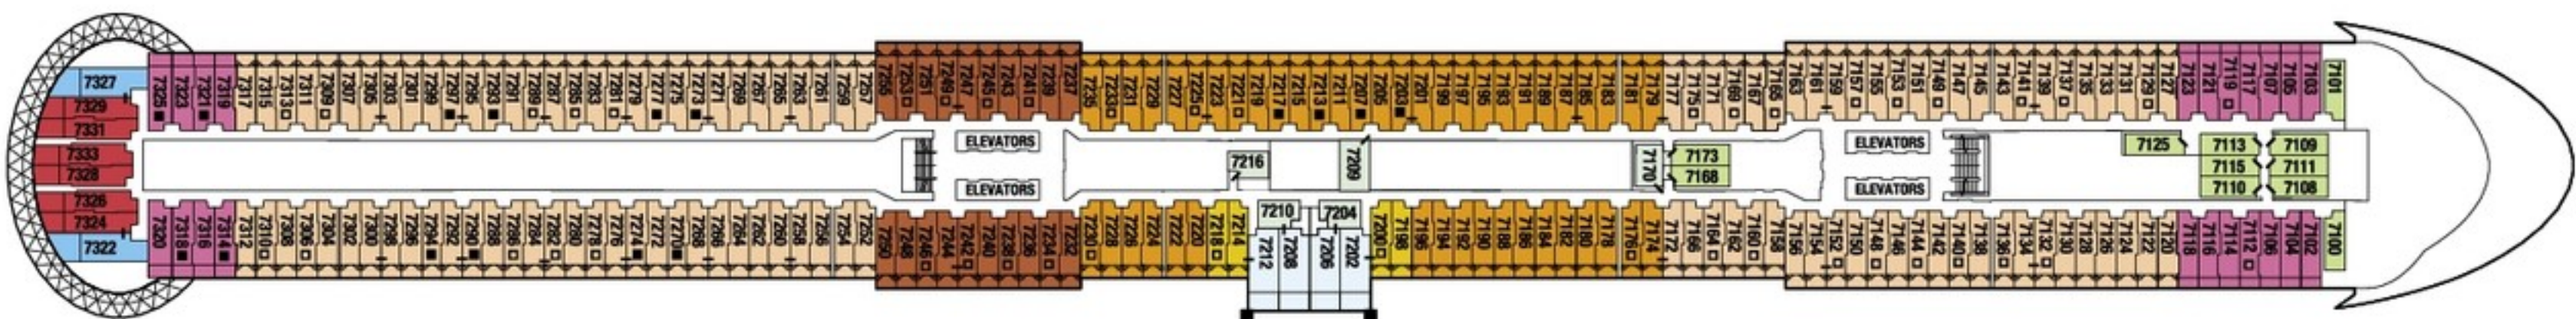

CELEBRITY BEYONDSM DECK PLANS

For all of the most up-to-date deck plans, visit us at celebrity.com/deckplans

- | | | | | |
|--------------------------------|-----------------------------|---|--|---|
| IC Iconic Suite | A1 AquaClass 1 | E1 Edge Stateroom w/ Infinite Veranda® 1 | PO Panoramic Ocean View Stateroom | + Medical Facility - Deck 2
Located by Forward-Ship Elevators |
| PS Penthouse Suite | A2 AquaClass 2 | E2 Edge Stateroom w/ Infinite Veranda 2 | 6 Deluxe Ocean View Stateroom 06 | □ Double Sofa Bed |
| EV Edge Villas | C1 Concierge Class 1 | E3 Edge Stateroom w/ Infinite Veranda 3 | 7 Ocean View Stateroom 07 | ■ Single Sofa Bed |
| RS Royal Suite | C2 Concierge Class 2 | E4 Edge Stateroom w/ Infinite Veranda 4 | 8 Ocean View Stateroom 08 | 5+ Stateroom for occupancy 5 and up |
| CS Celebrity Suite | C3 Concierge Class 3 | E5 Edge Stateroom w/ Infinite Veranda 5 | 9 Deluxe Inside Stateroom 09 | Connecting Staterooms |
| AS AquaClass® Sky Suite | | ES Edge Single Stateroom w/ Infinite Veranda | 10 Deluxe Inside Stateroom 10 | ↙ Inside Stateroom Door Location |
| S1 Sky Suite 1 | | SV Sunset Veranda Stateroom | 11 Deluxe Inside Stateroom 11 | ♿ Wheelchair Accessible Stateroom
Featuring Roll-in Shower |
| S2 Sky Suite 2 | | P1 Deluxe Porthole View Stateroom w/ Veranda | 12 Inside Stateroom 12 | |
| S3 Sky Suite 3 | | P2 Deluxe Porthole View Stateroom w/ Veranda | | |

DECK PLANS ARE NOT DRAWN TO SCALE. DECK NUMBERS REFLECT UPPER GUEST LEVELS.
 For an interactive deck plan experience, 360° virtual tours of stateroom categories, and the most up-to-date deck plans, visit celebrity.com/deckplans.

Deck 8

S1	S3	E1	E2	E4	
SV	P1	6	10	11	12

Deck 7

S1	S3	E1	E2	E3
E4	SV	P1	11	12

Deck 6

S3	E3	E4	ES
1B	IO	12	

- IC Iconic Suite
- PS Penthouse Suite
- EV Edge Villas
- RS Royal Suite
- CS Celebrity Suite
- AS AquaClass® Sky Suite
- S1 Sky Suite 1
- S2 Sky Suite 2
- S3 Sky Suite 3