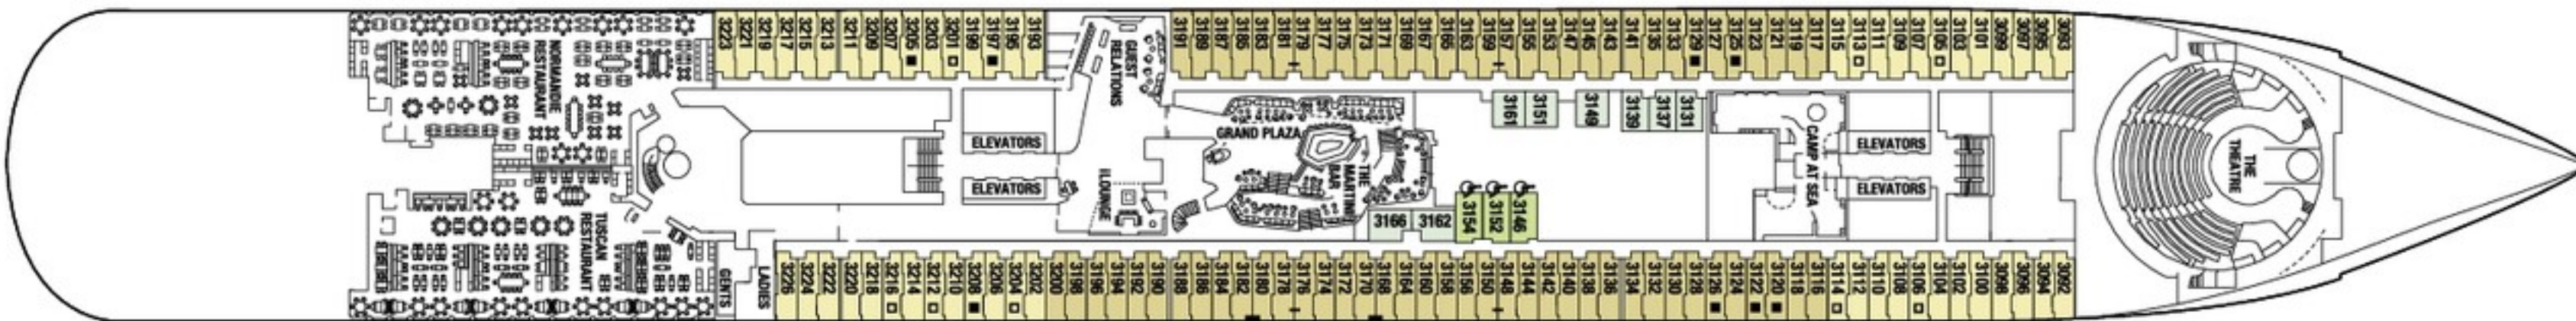

Deck 3

7 8 12 11