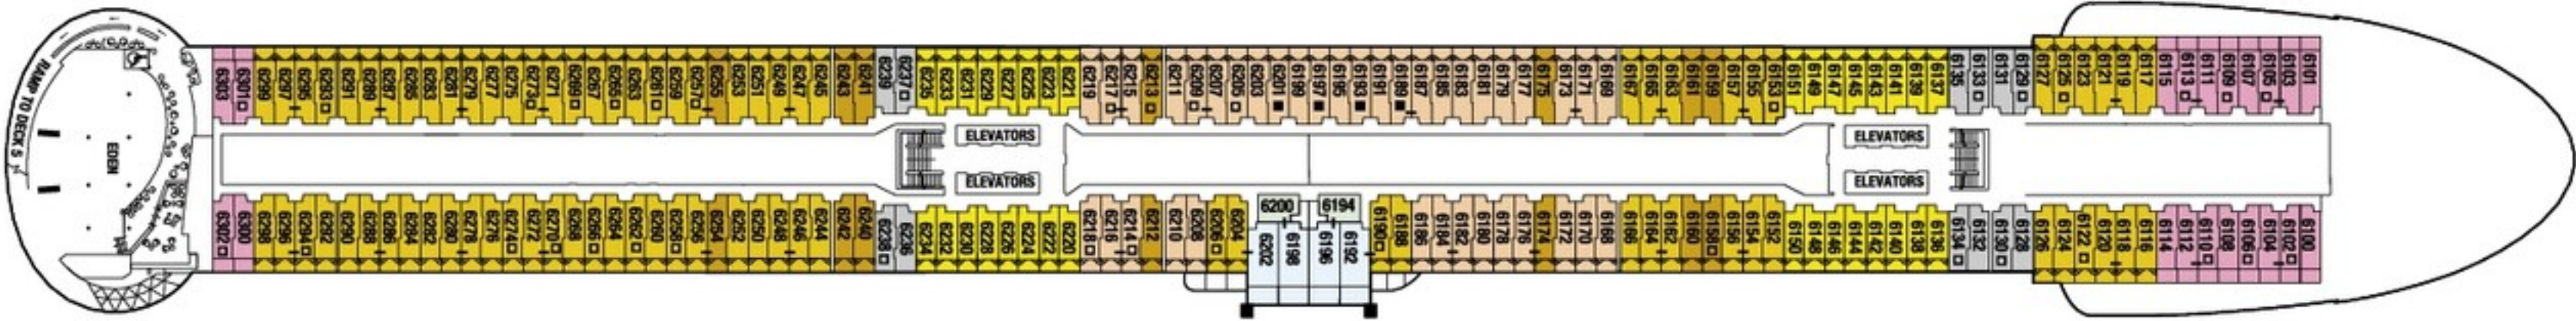

CELEBRITY BEYONDSM DECK PLANS

For all of the most up-to-date deck plans, visit us at celebrity.com/deckplans

- | | | | | |
|--------------------------------|-----------------------------|---|--|---|
| IC Iconic Suite | A1 AquaClass 1 | E1 Edge Stateroom w/ Infinite Veranda® 1 | PO Panoramic Ocean View Stateroom | + Medical Facility - Deck 2
Located by Forward-Ship Elevators |
| PS Penthouse Suite | A2 AquaClass 2 | E2 Edge Stateroom w/ Infinite Veranda 2 | 6 Deluxe Ocean View Stateroom 06 | □ Double Sofa Bed |
| EV Edge Villas | C1 Concierge Class 1 | E3 Edge Stateroom w/ Infinite Veranda 3 | 7 Ocean View Stateroom 07 | ■ Single Sofa Bed |
| RS Royal Suite | C2 Concierge Class 2 | E4 Edge Stateroom w/ Infinite Veranda 4 | 8 Ocean View Stateroom 08 | 5+ Stateroom for occupancy 5 and up |
| CS Celebrity Suite | C3 Concierge Class 3 | E5 Edge Stateroom w/ Infinite Veranda 5 | 9 Deluxe Inside Stateroom 09 | Connecting Staterooms |
| AS AquaClass® Sky Suite | | ES Edge Single Stateroom w/ Infinite Veranda | 10 Deluxe Inside Stateroom 10 | ↙ Inside Stateroom Door Location |
| S1 Sky Suite 1 | | SV Sunset Veranda Stateroom | 11 Deluxe Inside Stateroom 11 | ♿ Wheelchair Accessible Stateroom
Featuring Roll-in Shower |
| S2 Sky Suite 2 | | P1 Deluxe Porthole View Stateroom w/ Veranda | 12 Inside Stateroom 12 | |
| S3 Sky Suite 3 | | P2 Deluxe Porthole View Stateroom w/ Veranda | | |

DECK PLANS ARE NOT DRAWN TO SCALE. DECK NUMBERS REFLECT UPPER GUEST LEVELS.
 For an interactive deck plan experience, 360° virtual tours of stateroom categories, and the most up-to-date deck plans, visit celebrity.com/deckplans.

Deck 8

S1	S3	E1	E2	E4	
SV	P1	6	10	11	12

Deck 7

S1	S3	E1	E2	E3
E4	SV	P1	11	12

Deck 6

S3	E3	E4	ES
1B	IO	12	

- IC Iconic Suite
- PS Penthouse Suite
- EV Edge Villas
- RS Royal Suite
- CS Celebrity Suite
- AS AquaClass® Sky Suite
- S1 Sky Suite 1
- S2 Sky Suite 2
- S3 Sky Suite 3