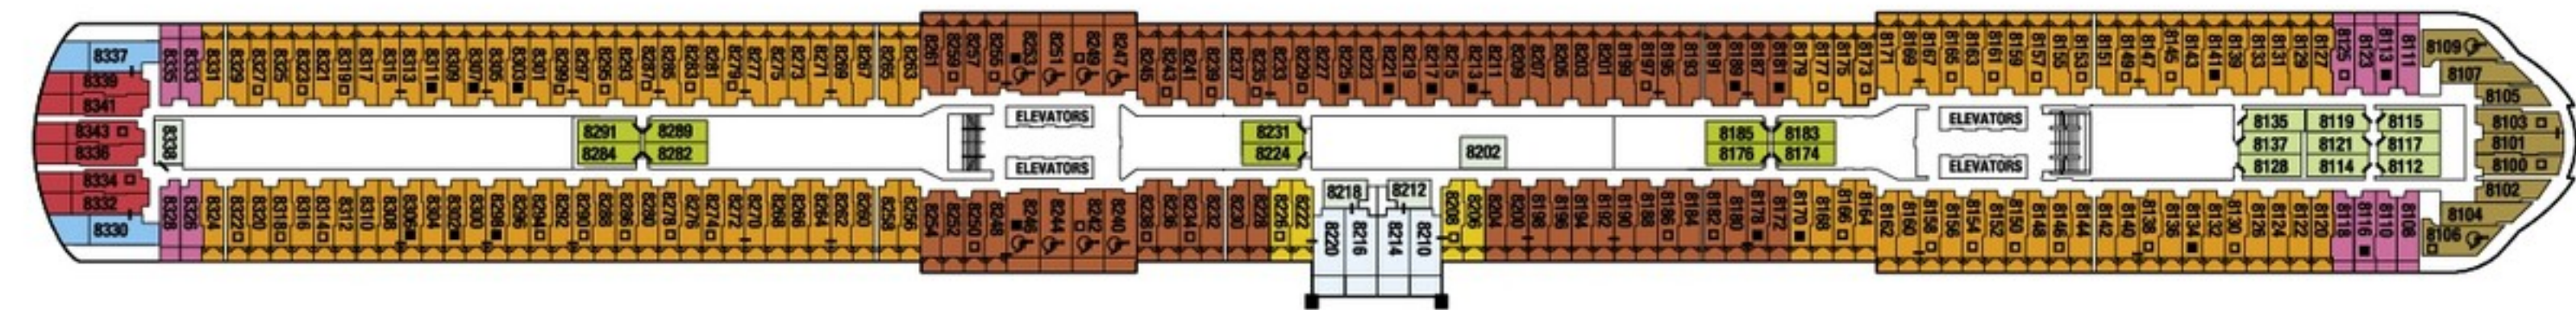

CELEBRITY BEYONDSM DECK PLANS

For all of the most up-to-date deck plans, visit us at celebrity.com/deckplans

- | | | | | |
|--------------------------------|-----------------------------|---|--|---|
| IC Iconic Suite | A1 AquaClass 1 | E1 Edge Stateroom w/ Infinite Veranda® 1 | PO Panoramic Ocean View Stateroom | + Medical Facility - Deck 2
Located by Forward-Ship Elevators |
| PS Penthouse Suite | A2 AquaClass 2 | E2 Edge Stateroom w/ Infinite Veranda 2 | 6 Deluxe Ocean View Stateroom 06 | □ Double Sofa Bed |
| EV Edge Villas | C1 Concierge Class 1 | E3 Edge Stateroom w/ Infinite Veranda 3 | 7 Ocean View Stateroom 07 | ■ Single Sofa Bed |
| RS Royal Suite | C2 Concierge Class 2 | E4 Edge Stateroom w/ Infinite Veranda 4 | 8 Ocean View Stateroom 08 | 5+ Stateroom for occupancy 5 and up |
| CS Celebrity Suite | C3 Concierge Class 3 | E5 Edge Stateroom w/ Infinite Veranda 5 | 9 Deluxe Inside Stateroom 09 | Connecting Staterooms |
| AS AquaClass® Sky Suite | | ES Edge Single Stateroom w/ Infinite Veranda | 10 Deluxe Inside Stateroom 10 | ↙ Inside Stateroom Door Location |
| S1 Sky Suite 1 | | SV Sunset Veranda Stateroom | 11 Deluxe Inside Stateroom 11 | ♿ Wheelchair Accessible Stateroom
Featuring Roll-in Shower |
| S2 Sky Suite 2 | | P1 Deluxe Porthole View Stateroom w/ Veranda | 12 Inside Stateroom 12 | |
| S3 Sky Suite 3 | | P2 Deluxe Porthole View Stateroom w/ Veranda | | |

DECK PLANS ARE NOT DRAWN TO SCALE. DECK NUMBERS REFLECT UPPER GUEST LEVELS.
 For an interactive deck plan experience, 360° virtual tours of stateroom categories, and the most up-to-date deck plans, visit celebrity.com/deckplans.

Accessible staterooms with a sofa bed accommodate a maximum of three guests. Accessible suites with a sofa bed accommodate a maximum of four guests.

Deck 5

Deck 4

Deck 3

7 8 12 11

Deck 2

DECK PLANS ARE NOT DRAWN TO SCALE. DECK NUMBERS REFLECT UPPER GUEST LEVELS.