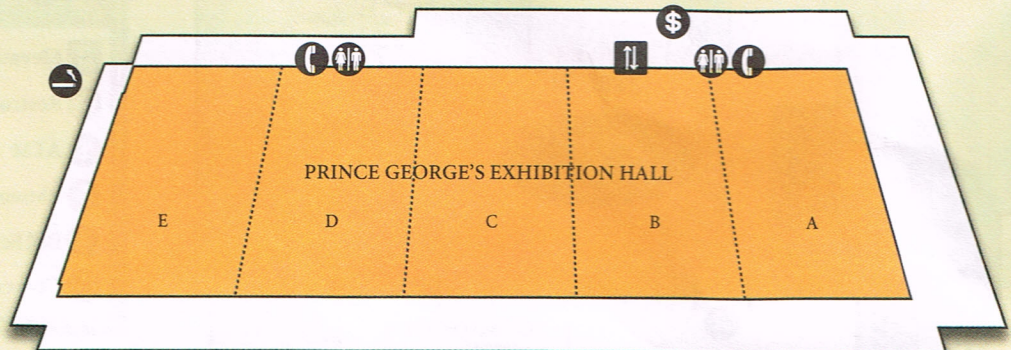

GAYLORD NATIONAL®

★ CONVENTION CENTER ★

Potomac River

LEGEND

- Car Rental
- Elevators
- Restrooms
- Phones
- Smoking

HOW TO FIND YOUR ROOM

★ DINING ★

- Old Hickory Steakhouse & Lounge (Lobby Level)
- National Pastime Bar & Grill (Lower Atrium)
- Pienza Restaurant (Lower Atrium)
- Java Coast Fine Coffees (Lower Atrium)

★ BARS / LOUNGES ★

- Belvedere Lobby Bar (Lobby Level)
- POSE Ultra Lounge (Roof Top)

★ RETAIL ★

- Paisleys: Accessories & More (Lower Atrium)
- Amelia's Boutique (Lower Atrium)
- Strictly First Glass (Lobby Level)
- Key Provisions: News * Sundries * Gifts (Lower Atrium)

★ RECREATION ★

- Business Center (Ballroom Level)
- Relâche™ Spa & Salon (Lobby Level)
- Elevators to the Fitness Center, Pool & Bar, Potomac Playzone & Handicap Access to Pier (Take E2 elevator to level P2)