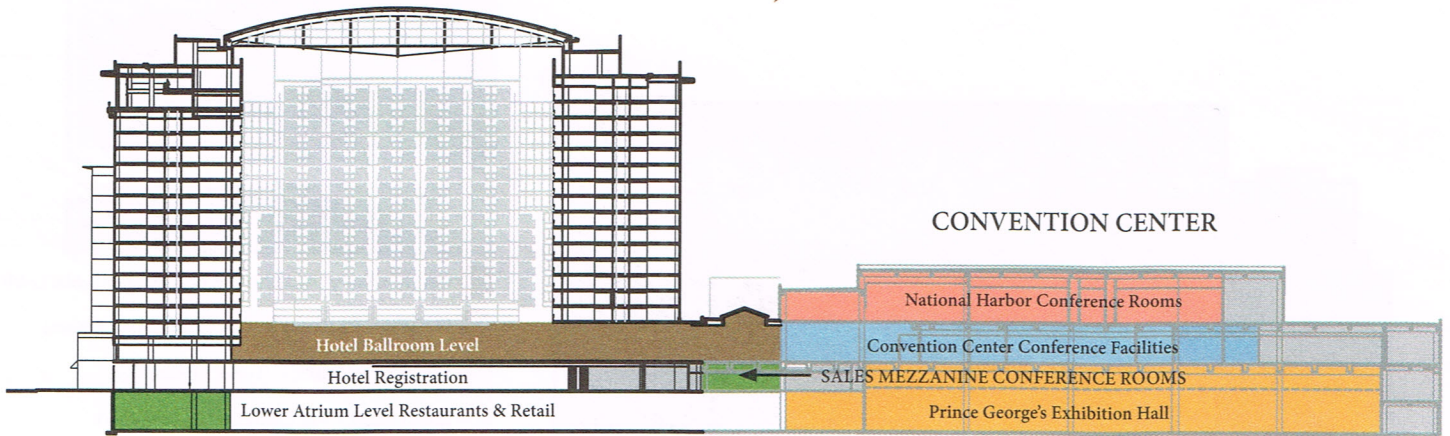

GAYLORD NATIONAL®

★ CONVENTION CENTER ★

Potomac River

LEGEND

- Car Rental
- Elevators
- Restrooms
- Phones
- Smoking

HOW TO FIND YOUR ROOM

★ DINING ★

- Old Hickory Steakhouse & Lounge (Lobby Level)
- National Pastime Bar & Grill (Lower Atrium)
- Pienza Restaurant (Lower Atrium)
- Java Coast Fine Coffees (Lower Atrium)

★ BARS / LOUNGES ★

- Belvedere Lobby Bar (Lobby Level)
- POSE Ultra Lounge (Roof Top)

★ RETAIL ★

- Paisleys: Accessories & More (Lower Atrium)
- Amelia's Boutique (Lower Atrium)
- Strictly First Glass (Lobby Level)
- Key Provisions: News * Sundries * Gifts (Lower Atrium)

★ RECREATION ★

- Business Center (Ballroom Level)
- Relâche™ Spa & Salon (Lobby Level)
- Elevators to the Fitness Center, Pool & Bar, Potomac Playzone & Handicap Access to Pier (Take E2 elevator to level P2)