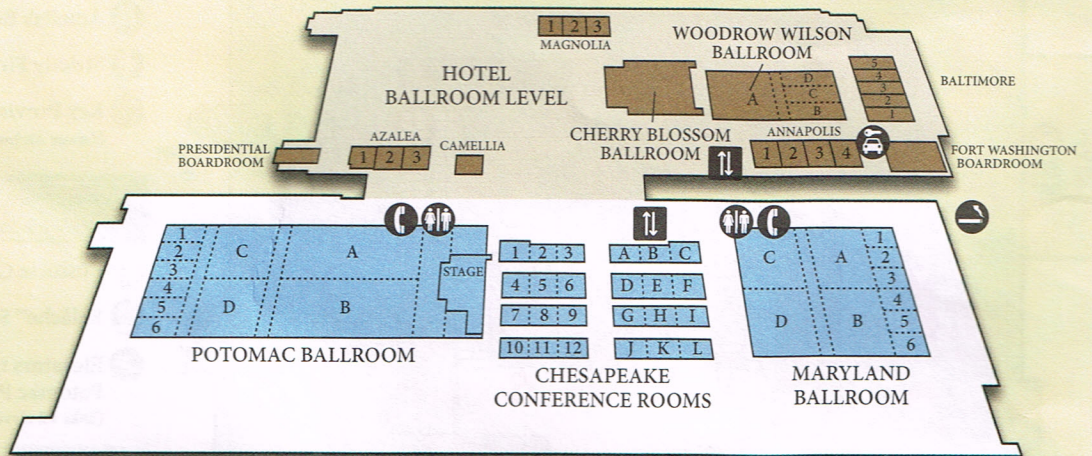

GAYLORD NATIONAL®

★ CONVENTION CENTER ★

Potomac River

LEGEND

- Car Rental
- Elevators
- Restrooms
- Phones
- Smoking

HOW TO FIND YOUR ROOM

★ DINING ★

- Old Hickory Steakhouse & Lounge (Lobby Level)
- National Pastime Bar & Grill (Lower Atrium)
- Pienza Restaurant (Lower Atrium)
- Java Coast Fine Coffees (Lower Atrium)

★ BARS / LOUNGES ★

- Belvedere Lobby Bar (Lobby Level)
- POSE Ultra Lounge (Roof Top)

★ RETAIL ★

- Paisleys: Accessories & More (Lower Atrium)
- Amelia's Boutique (Lower Atrium)
- Strictly First Glass (Lobby Level)
- Key Provisions: News * Sundries * Gifts (Lower Atrium)

★ RECREATION ★

- Business Center (Ballroom Level)
- Relâche™ Spa & Salon (Lobby Level)
- Elevators to the Fitness Center, Pool & Bar, Potomac Playzone & Handicap Access to Pier (Take E2 elevator to level P2)